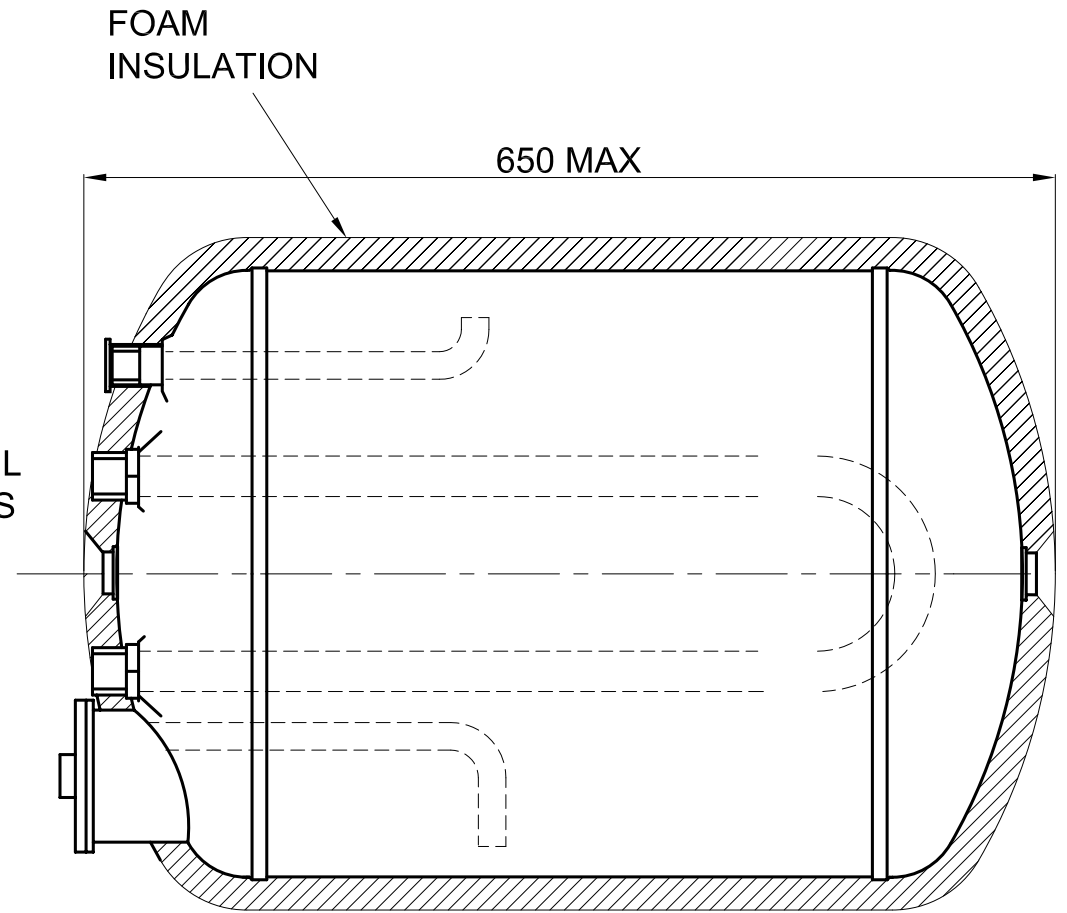

CAPACITY: 73 LITRES

CWB73-H3  
C-WARM MODULAR